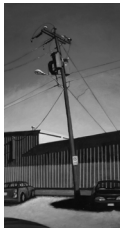

**Opening
Reception**

Friday, May 1
6:00–8:30 p.m.

Postcard front: *A Fine Powerline*
– oil by Steven Walker.

Featured in the Member's Gallery:

Marcela Noriega del Valle

12-4 pm Thurs.-Mon. & 11-4 pm Sat.
(closed Tues.-Wed.)

www.fccava.org

(540) 373-5646